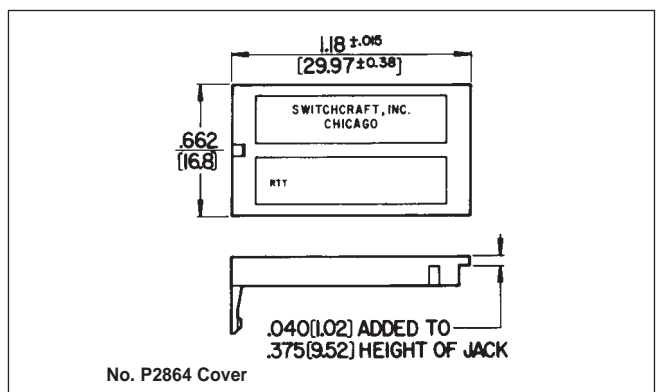

MINIATURE TELEPHONE JACKS, RIGHT ANGLE, PC MOUNT

DIMENSIONS ARE FOR REFERENCE ONLY $\frac{\text{Inch}}{\text{(mm)}}$

NOTE: Contact your Switchcraft Representative for price and delivery.