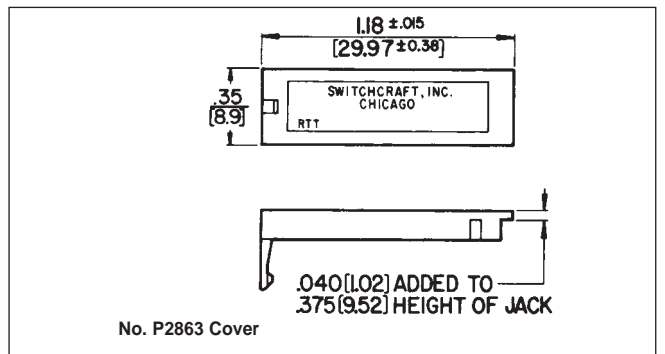

MINIATURE TELEPHONE JACKS, RIGHT ANGLE, PC MOUNT

DIMENSIONS ARE FOR REFERENCE ONLY $\frac{\text{Inch}}{\text{(mm)}}$

NOTE: Contact your Switchcraft Representative for price and delivery.