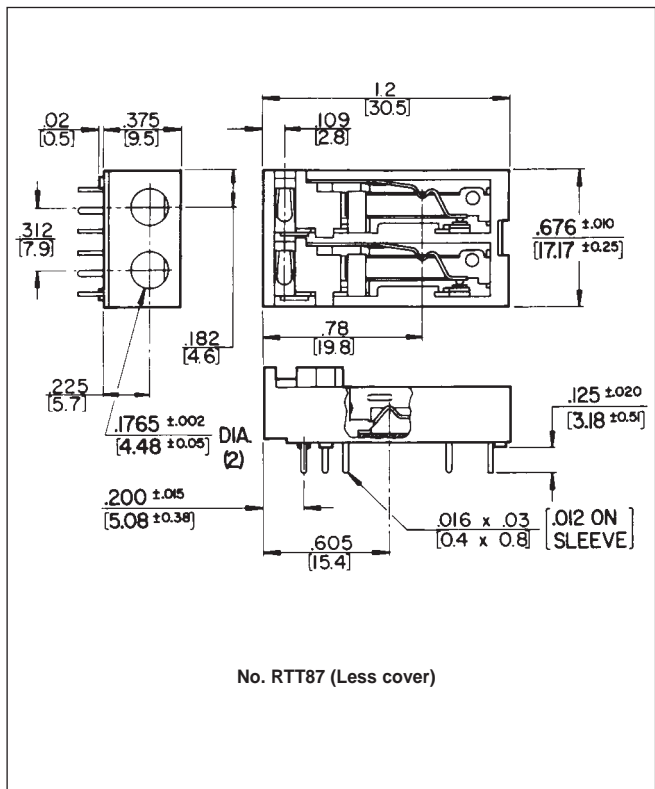

MINIATURE TELEPHONE JACKS, RIGHT ANGLE, PC MOUNT

DIMENSIONS ARE FOR REFERENCE ONLY $\frac{\text{Inch}}{\text{(mm)}}$

NOTE: Contact your Switchcraft Representative for price and delivery.