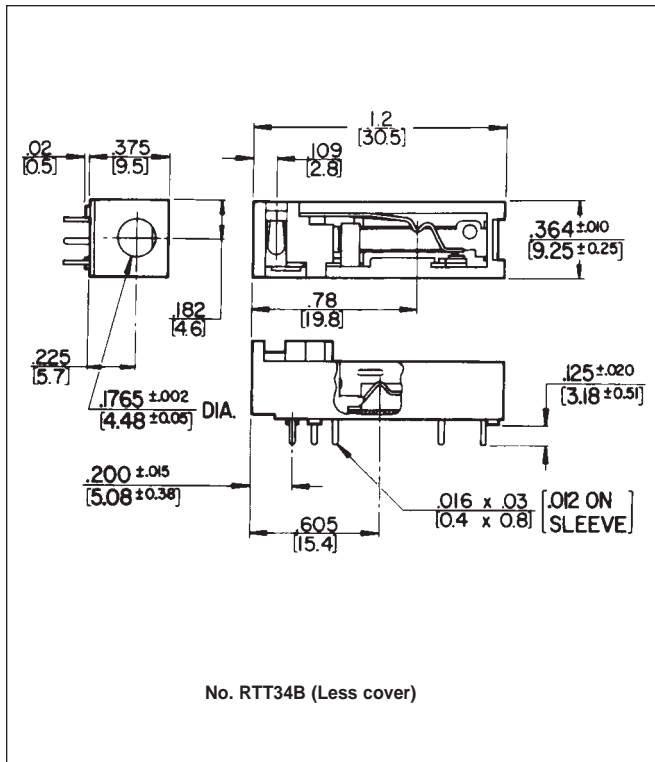

MINIATURE TELEPHONE JACKS, RIGHT ANGLE, PC MOUNT

DIMENSIONS ARE FOR REFERENCE ONLY $\frac{\text{Inch}}{\text{(mm)}}$

NOTE: Contact your Switchcraft Representative for price and delivery.