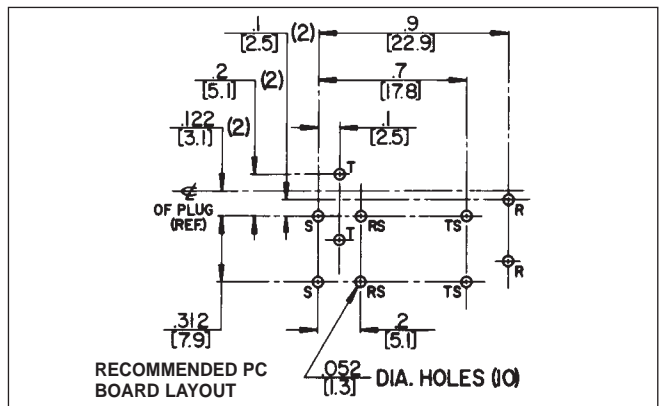

MINIATURE TELEPHONE JACKS, RIGHT ANGLE, PC MOUNT

DIMENSIONS ARE FOR REFERENCE ONLY $\frac{\text{Inch}}{\text{(mm)}}$

NOTE: Contact your Switchcraft Representative for price and delivery.